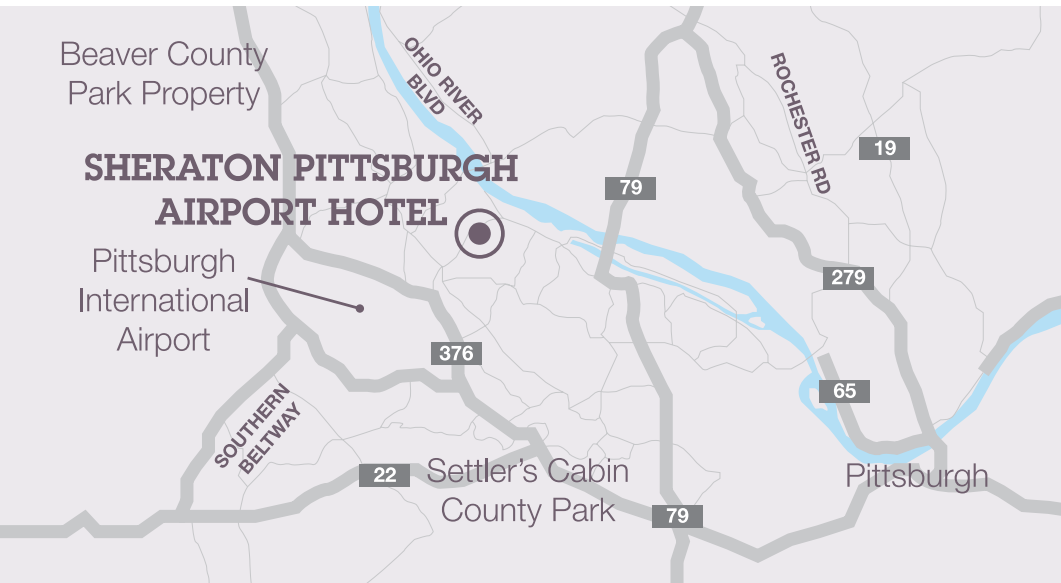

Beaver County
Park Property

SHERATON PITTSBURGH AIRPORT HOTEL

Pittsburgh
International
Airport

SHERATON PITTSBURGH AIRPORT HOTEL
1160 Thorn Run Road
Coraopolis, PA 15108

t – 412 262 2400
f – 412 375 5175

sheratonpittsburghairport.com