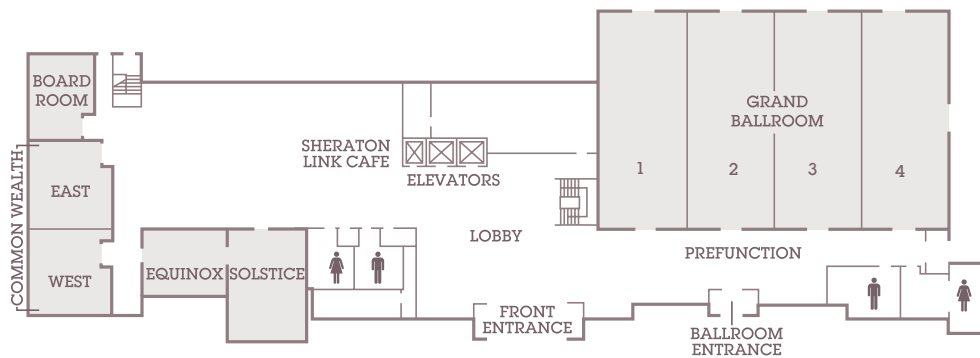

Beaver County
Park Property

SHERATON PITTSBURGH AIRPORT HOTEL

Pittsburgh
International
Airport

SHERATON PITTSBURGH AIRPORT HOTEL
1160 Thorn Run Road
Coraopolis, PA 15108

t – 412 262 2400
f – 412 375 5175

sheratonpittsburghairport.com

ROOM DIMENSIONS AND SEATING CAPACITY

	Square Feet	Dimensions	Height	Banquet	Classroom	Theater	Conference	U-Shape
GRAND BALLROOM	6,000	100' x 60'	11.4'	450	350	700	–	–
BALLROOM 1	1,500	25' x 60'	11.4'	90	70	150	36	32
BALLROOM 2	1,500	25' x 60'	11.4'	90	70	150	36	32
BALLROOM 3	1,500	25' x 60'	11.4'	90	70	150	36	32
BALLROOM 4	1,500	25' x 60'	11.4'	90	70	150	36	32
COMMONWEALTH	975	50' x 19.5'	9.5'	80	50	110	24	28
COMMONWEALTH WEST	478	24.5' x 19.5'	9.5'	40	24	56	18	20
COMMONWEALTH EAST	497	25.5' x 19.5'	9.5'	40	24	56	18	20
EQUINOX	400	25' x 16'	9.5'	32	24	40	18	16
SOLSTICE	450	25' x 18'	9.5'	18	12	30	12	12
EQUINOX & SOLSTICE	850	50' x 16'	9.5'	48	27	60	20	–
BOARDROOM	341	23.5' x 14.5'	9.5'	–	–	–	12	–